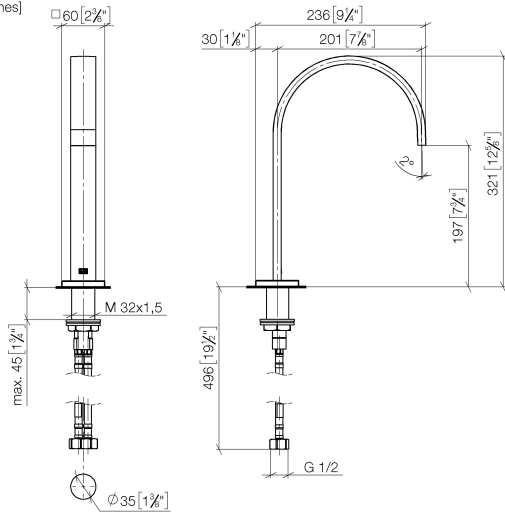

**MEM Deck-mounted basin spout without pop-up waste - Brushed Champagne (22kt Gold)**

MEM

13 716 782

- 200mm projection
- fixed spout
- rectangular, air-enriched flow
- height of mixer 321 mm
- height up to aerator 190 mm
- hole diameter 35 mm
- rosette 60 x 60 mm
- 2x screw-in M 10 x 1 pressure hose, leak-tested
- 1/2" connection
- max. flow 5.7 l/min
- lead-free
- This product can help a building meet the requirements of Green Building Rating Systems, e.g. LEED®, BREEAM®, DGNB

	Brushed Champagne (22kt Gold)	13 716 782-46
	Chrome	13 716 782-00
	Brushed Platinum	13 716 782-06
	Platinum	13 716 782-08
	Dark Chrome	13 716 782-19
	Brushed Durabrass (23kt Gold)	13 716 782-28
	Champagne (22kt Gold)	13 716 782-47
	Brushed Dark Platinum	13 716 782-99

13 716 782  
mm [inches]

**Flow rate chart**

**Certificates**

GDV\_0400289.

**MEM Deck-mounted basin spout without pop-up waste - Brushed Champagne  
(22kt Gold)**

MEM

13 716 782  
Parts for other  
finishes can be found  
here: [Chrome](#)